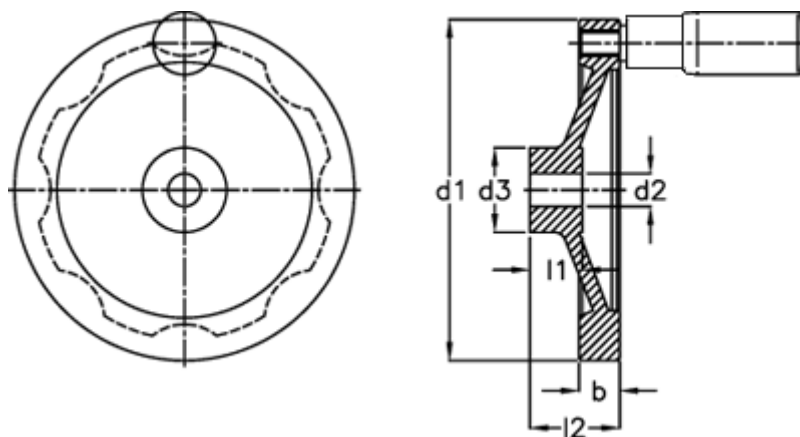

Data Sheet

Article number: 20377300

Description: E+G Handwheel
GN 323-125-B14-R

Measures

b	= 15.0
d1	= 125
d2 H7	= 14
d3	= 31
Handle	= 22
l1	= 18
l2	= 33